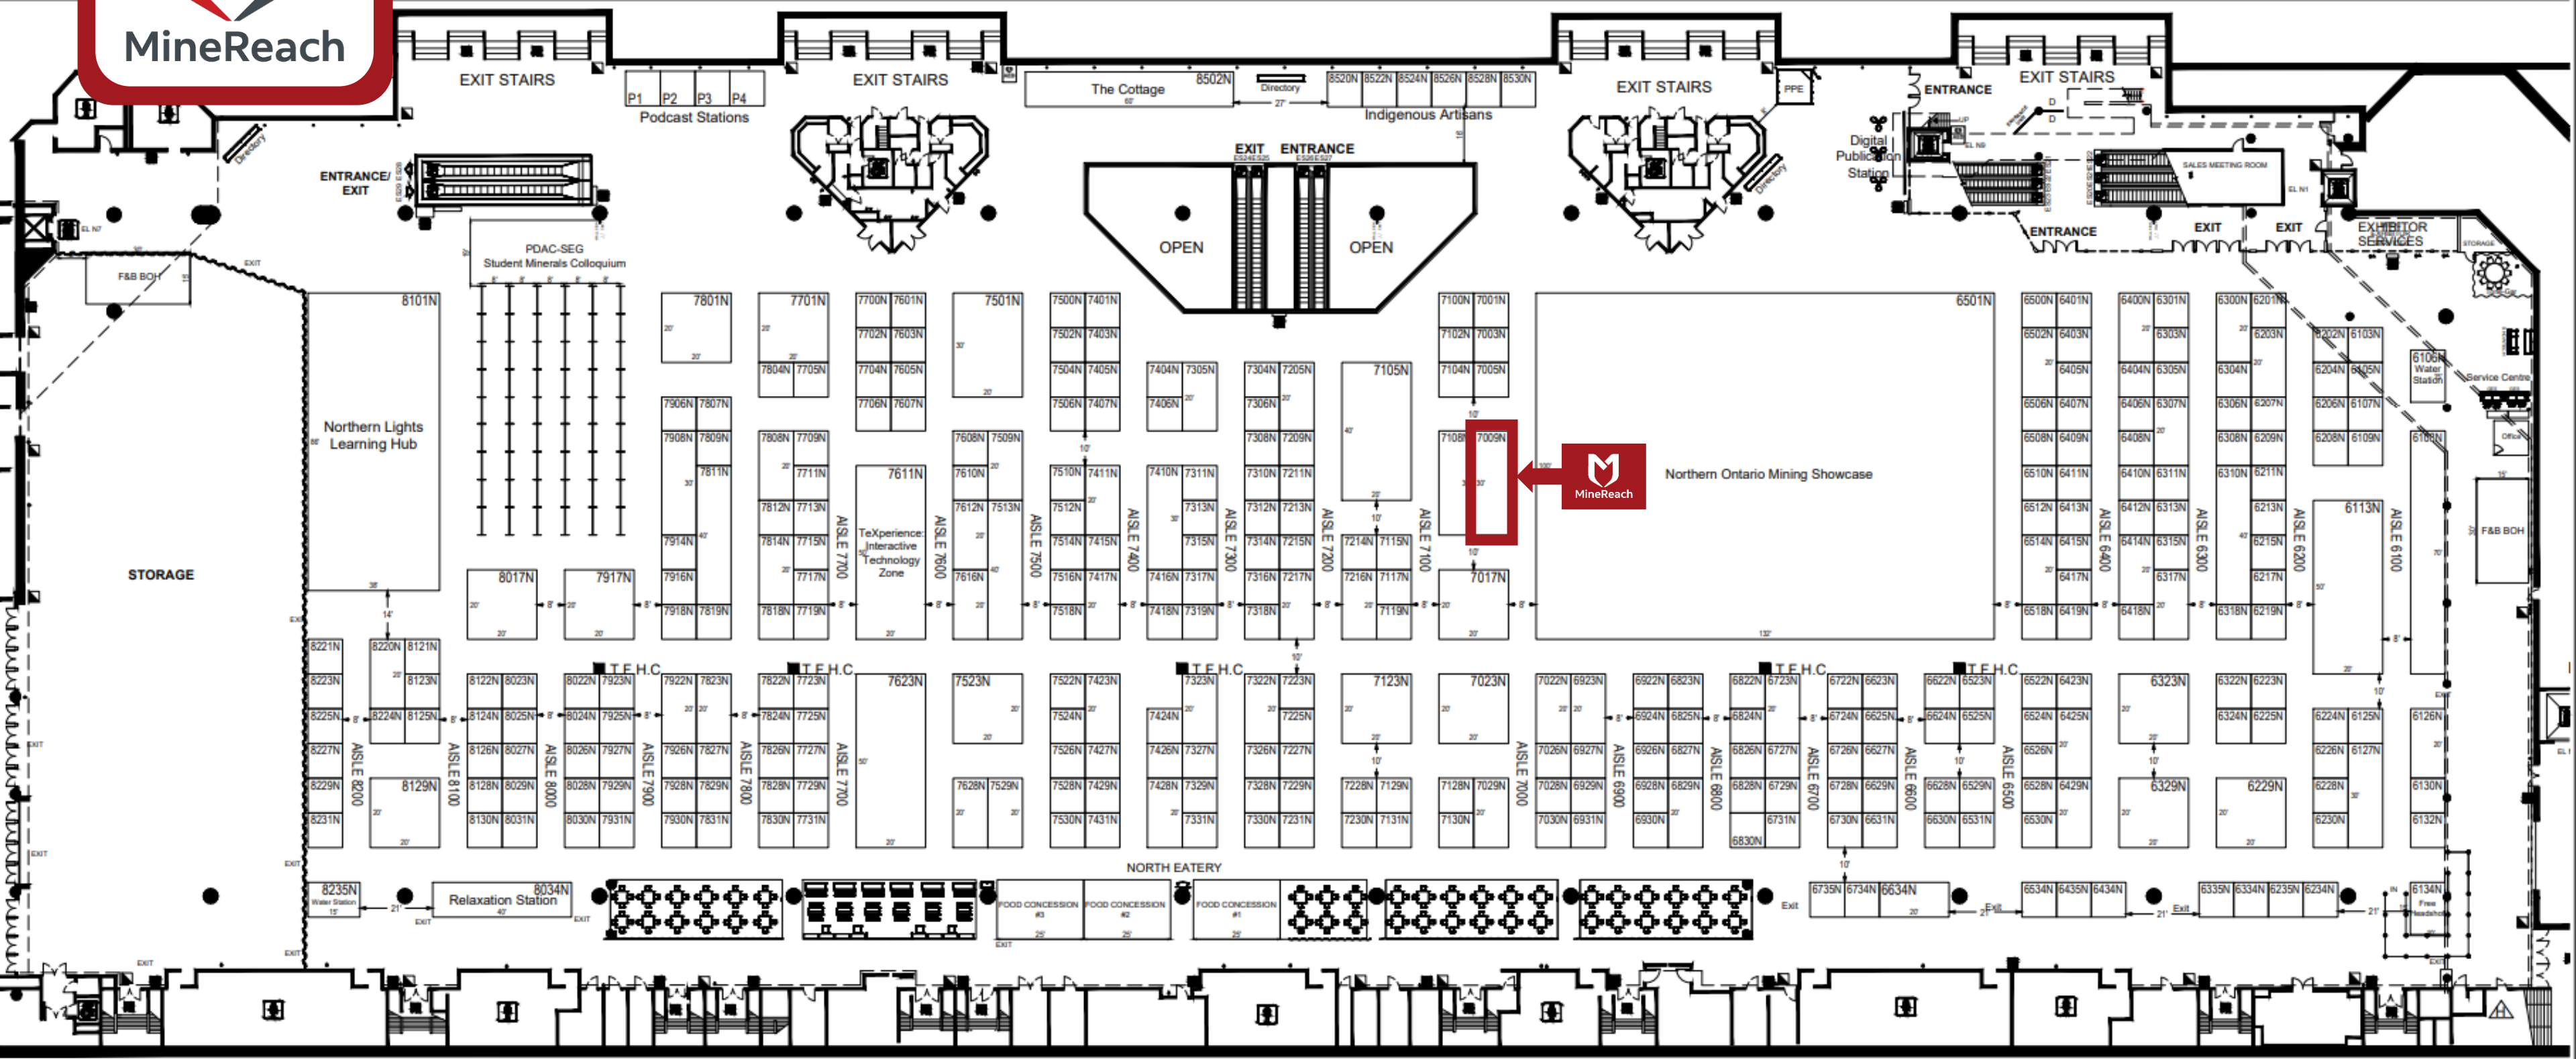

FRONT STREET

EXIT WALKWAY ABOVE

Visit us in the **North Building, Booth 7009N** to see the full size MineReach